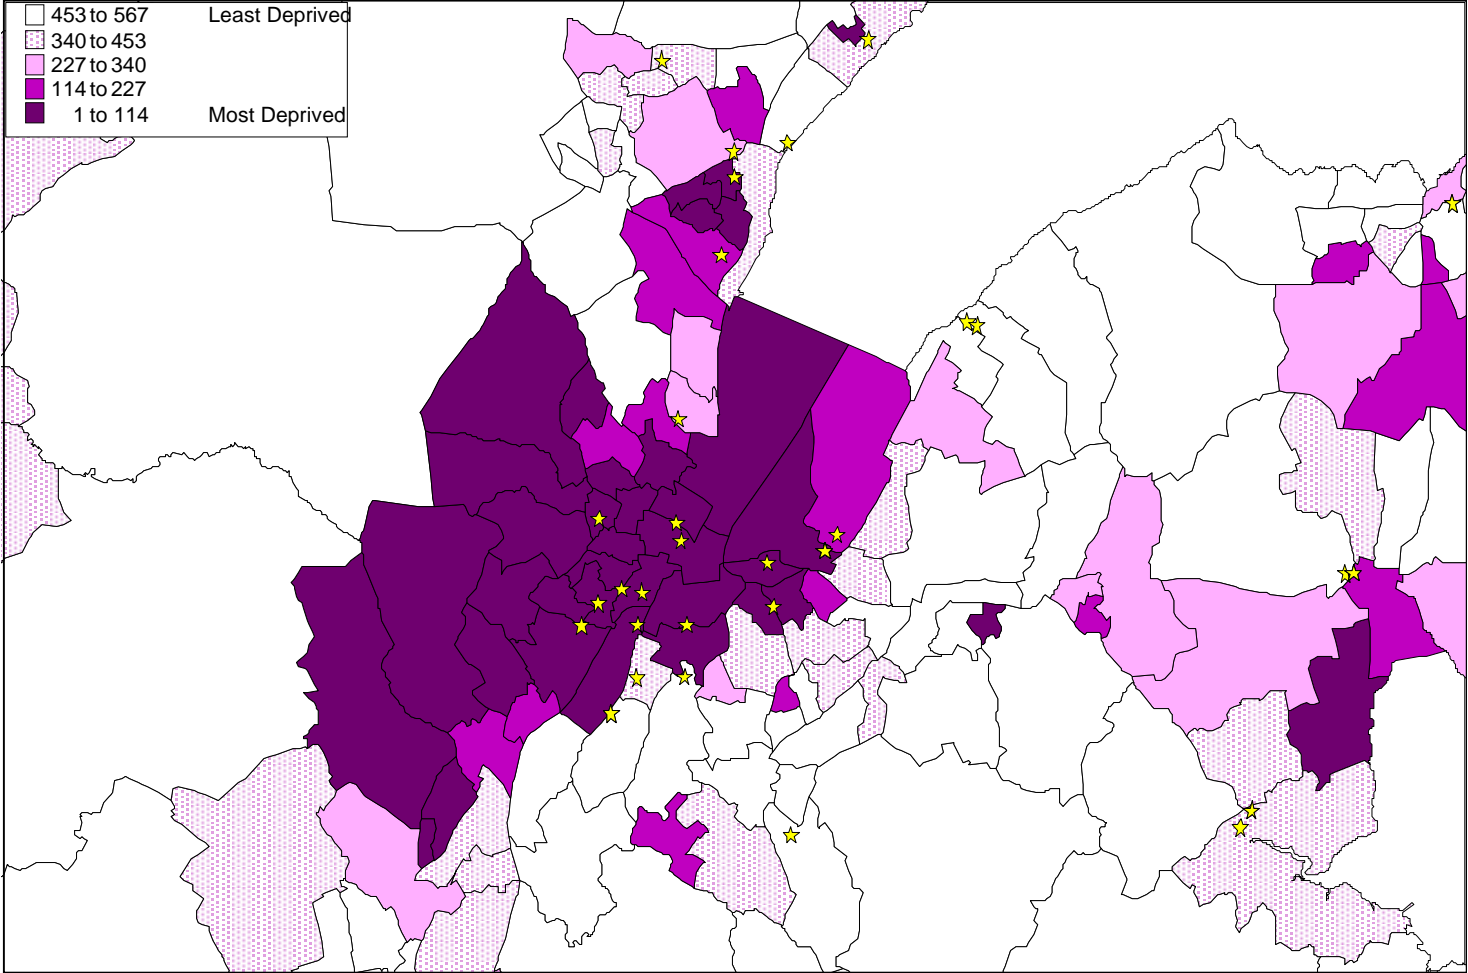

Deprivation Map for Belfast City

Map to show Noble Multiple Deprivation Rank by Ward
In Belfast City