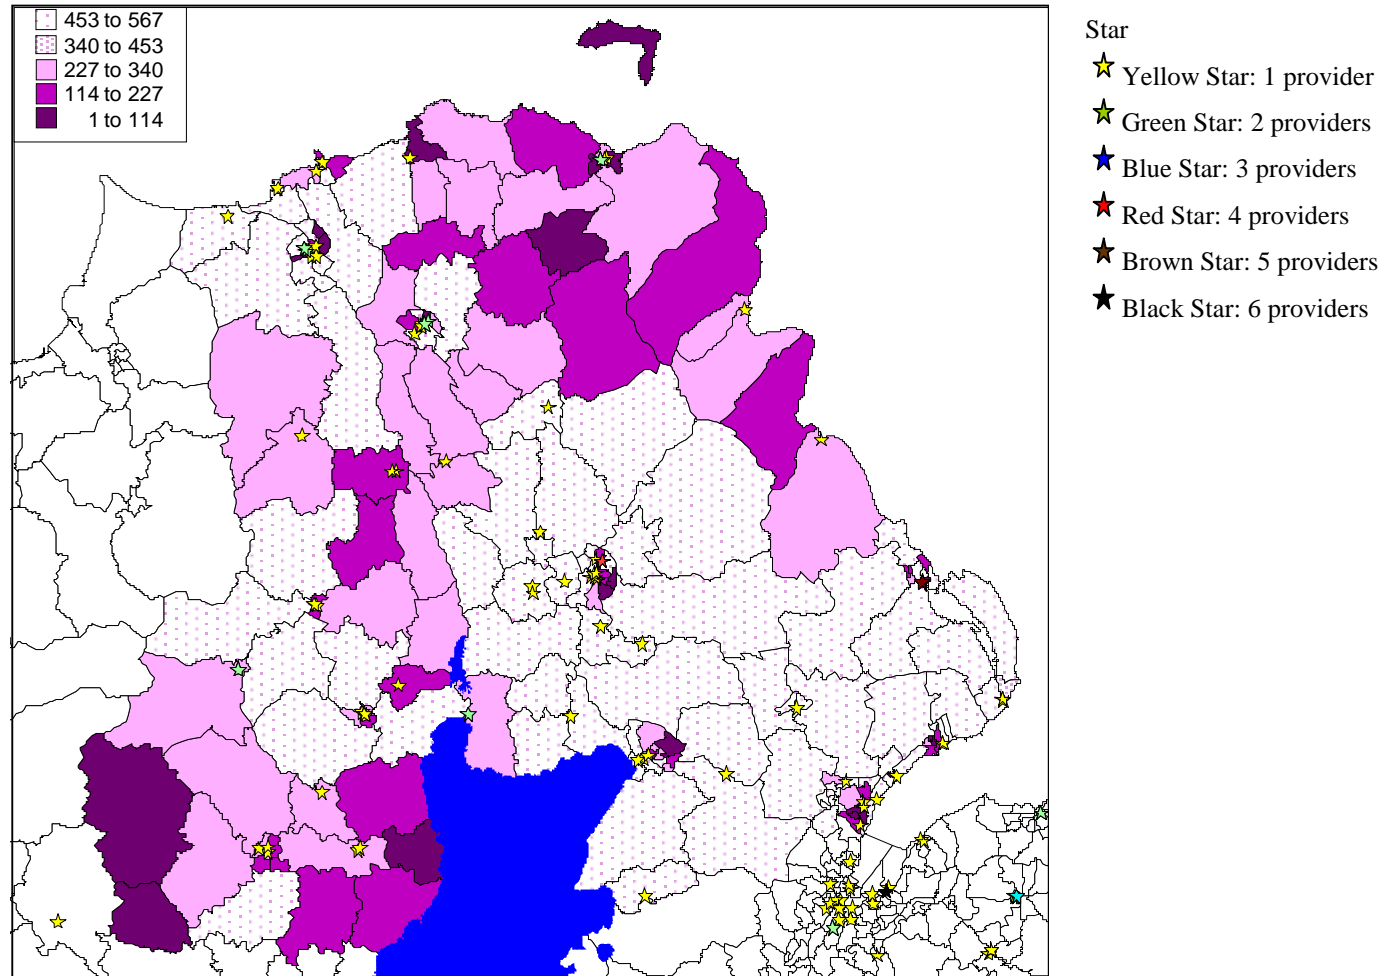

Deprivation Map for NHSSB

Map to show Noble Multiple Deprivation Rank by Ward In Northern Board