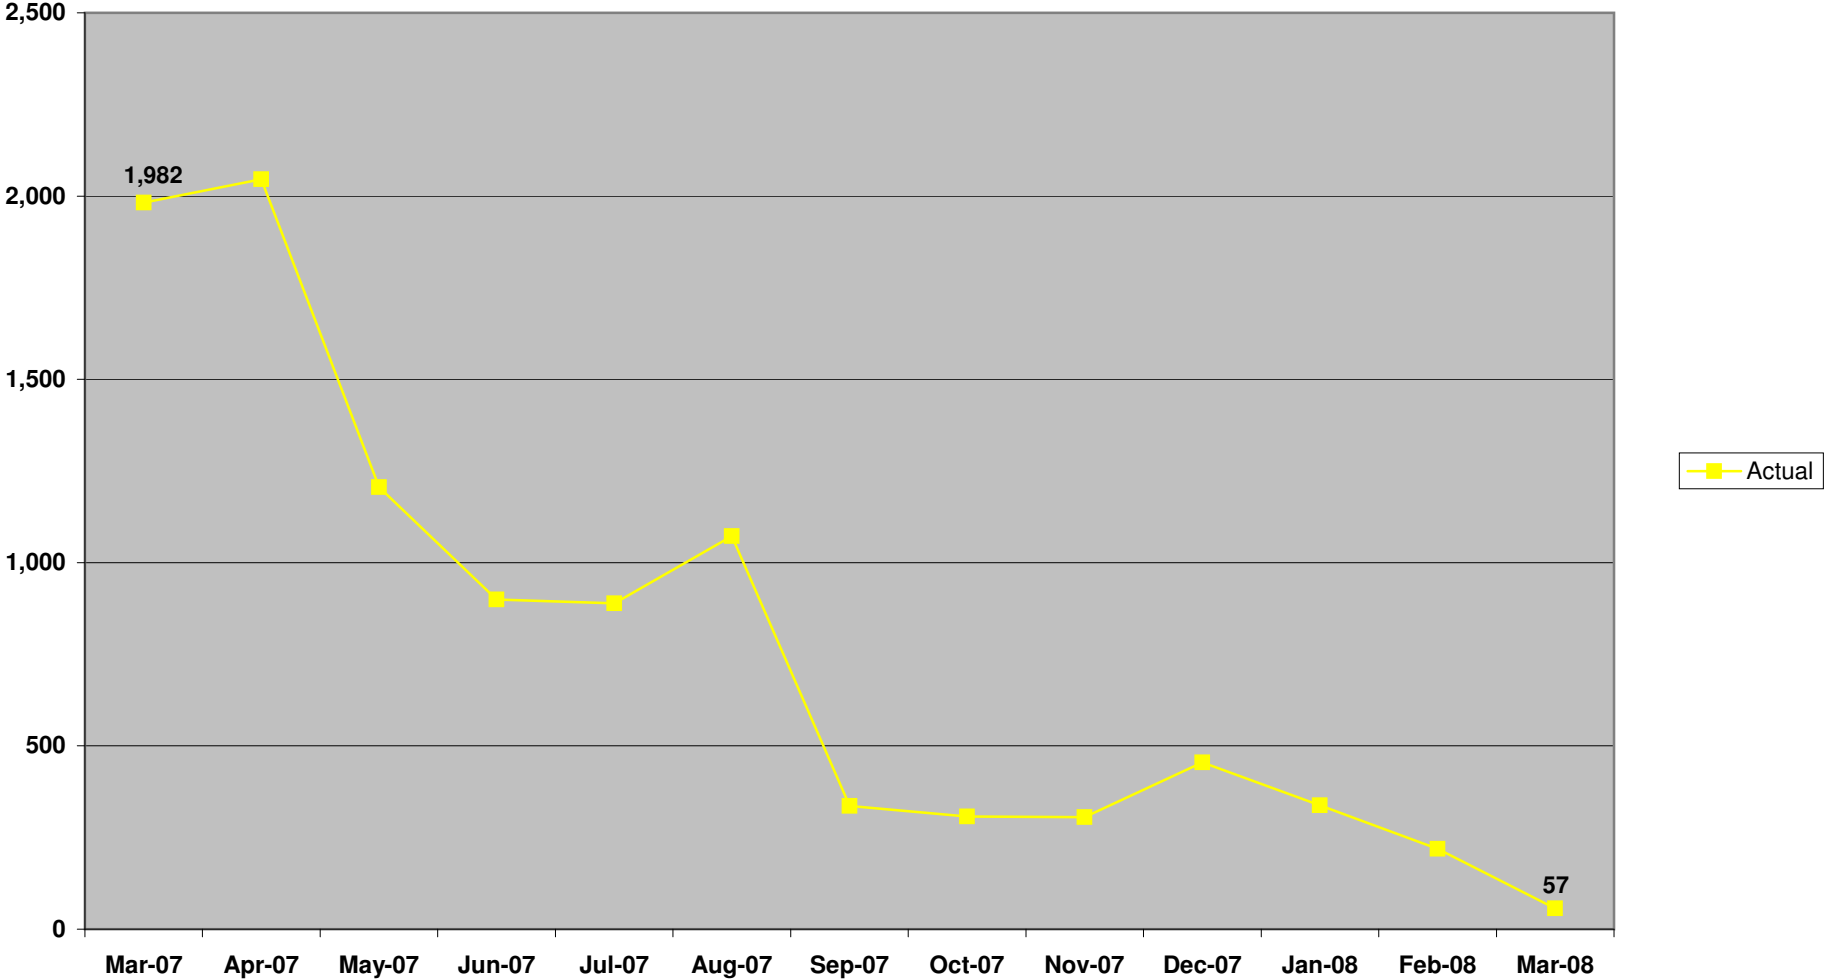

Regional - IP/DC > 21wk waiters 31 March 2007 - 31 March 2008

Regional - OP 13wk+ waiters 31 March 2007 - 31 March 2008